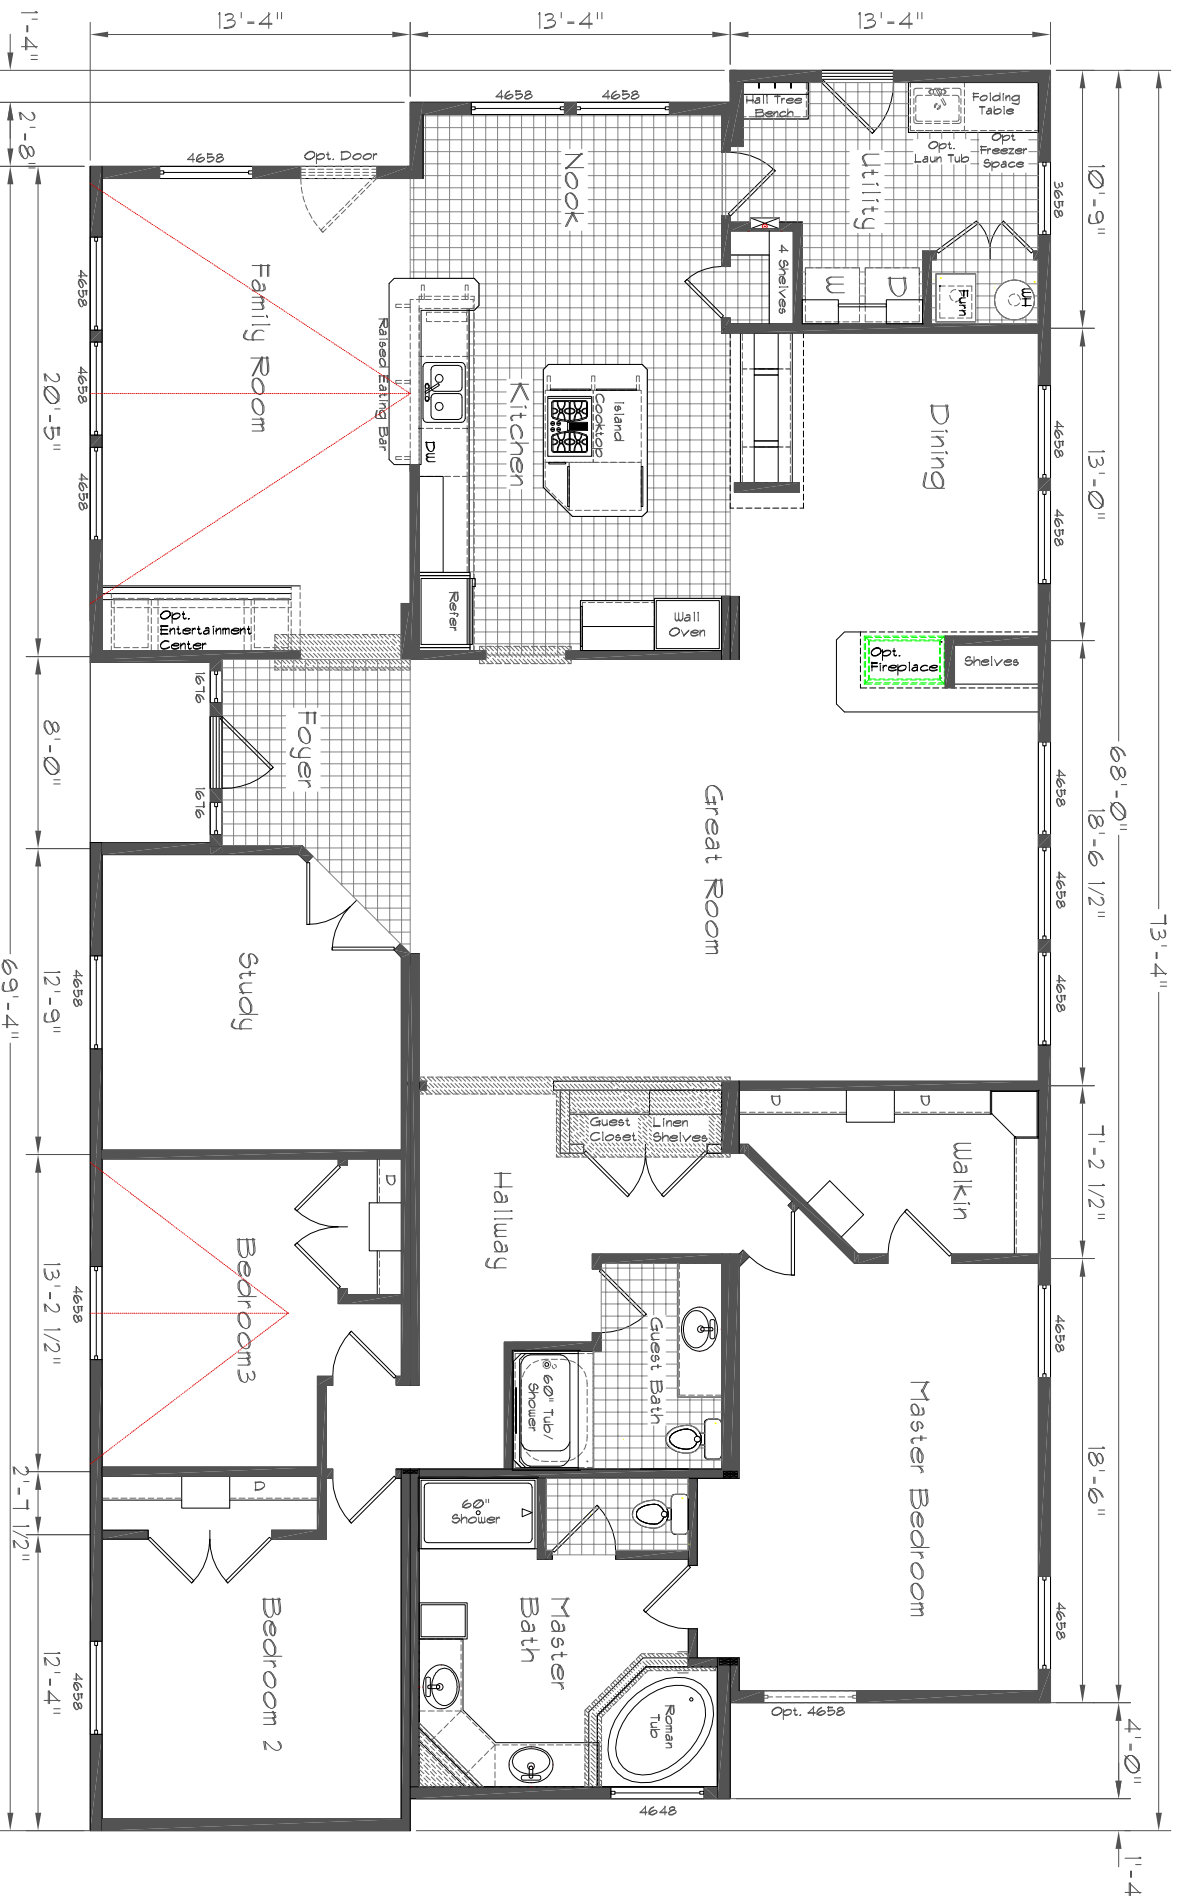

# Marquis Manor

Model: 4504

3 Bedroom, 2 Bath

2143 Square Feet

Floor Size

68'-0" x 70'-8" - 69'-4" x 40'-0"