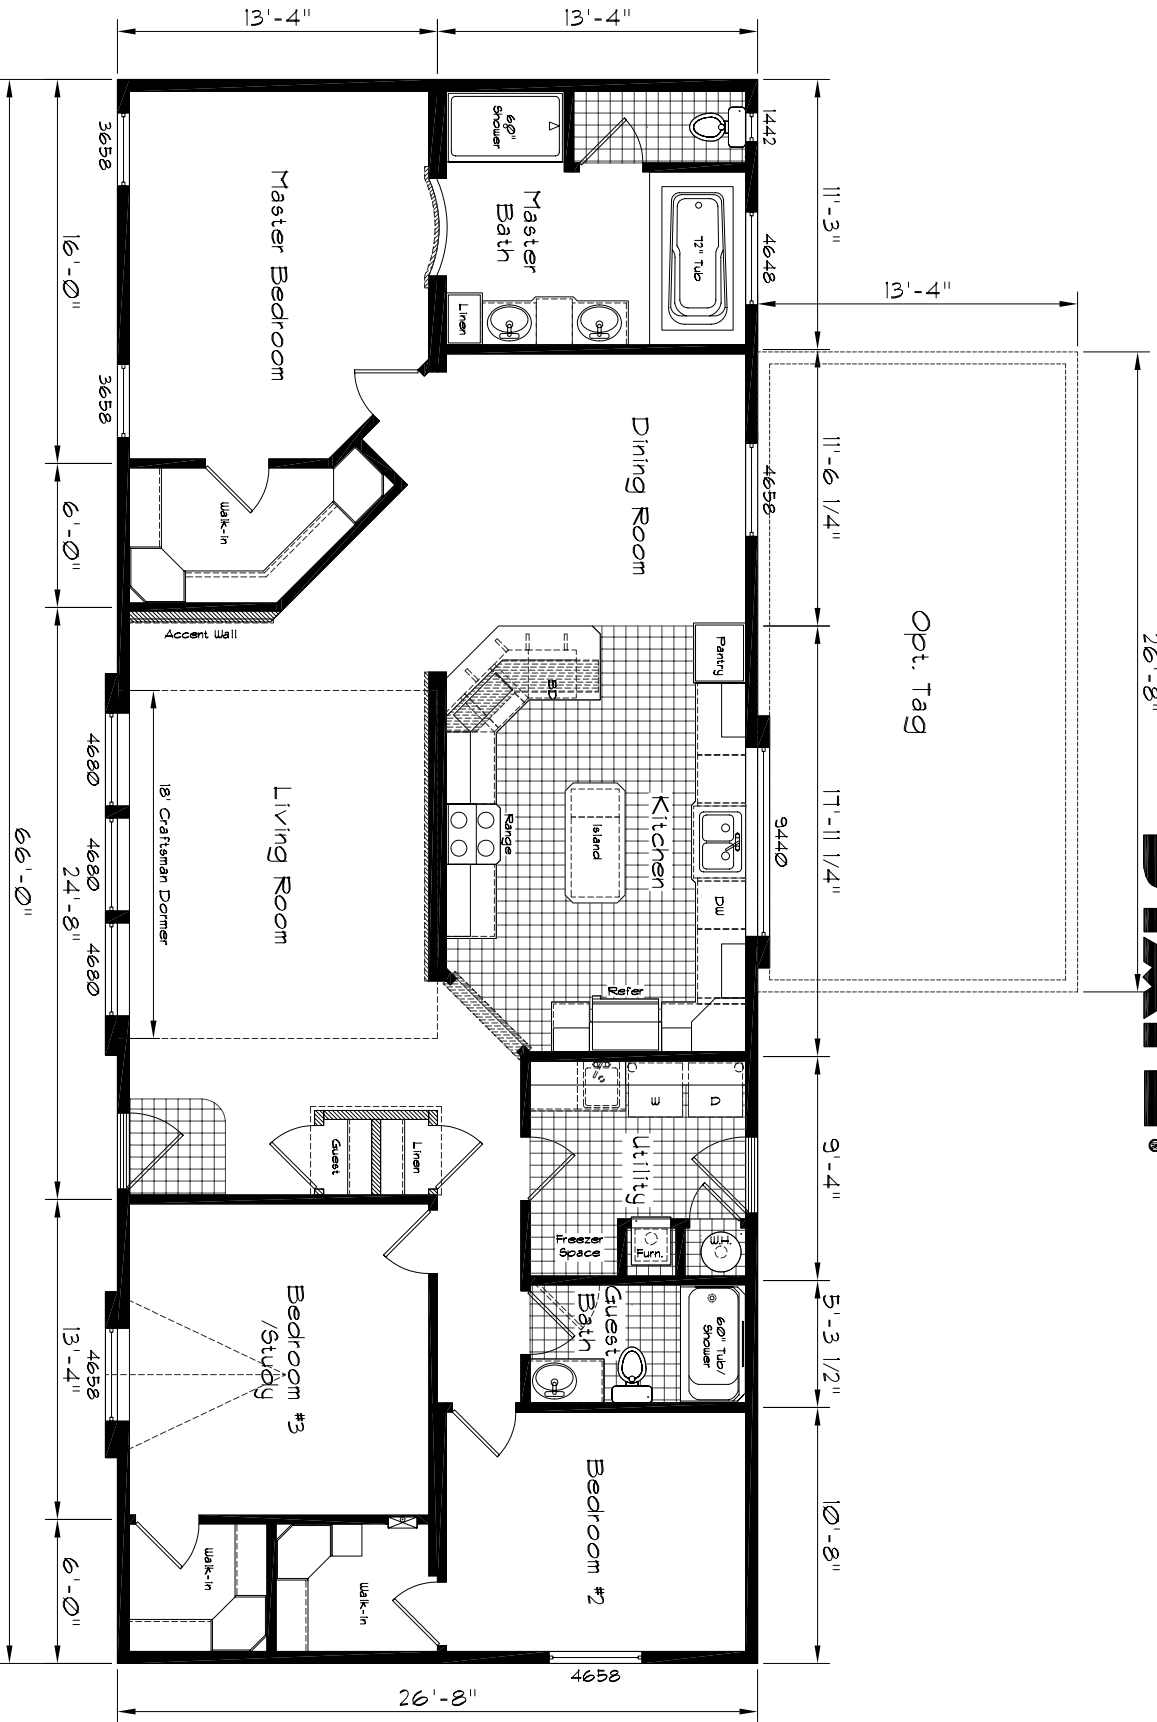

26'-8"  **GOLDEN STATE**®

Model: 3003
 3 Bedroom, 2 Bath
 1760 Square Feet
 Floor Size
 66'-0" x 26'-8"

KHBM 11/9/11/65