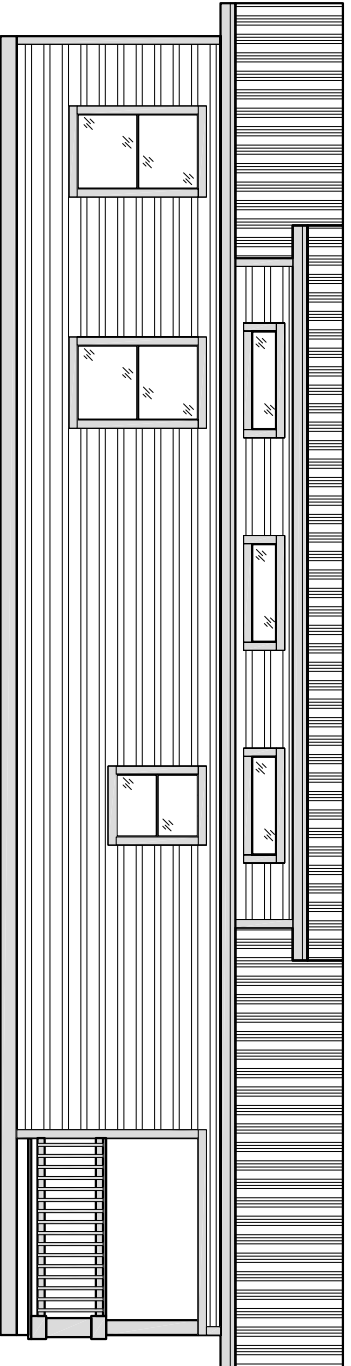

# Model: 1002 Cottage

Square feet: 660

Optional Side Elevation

Optional Side Elevations

No.	Revisions	By	Date
1			
2			
3			
4			
5			
6			
7			
8			
9			

**KIT**  
 KIT HOME BUILDERS WEST  
 124 GREENE STREET PO BOX 200  
 CALDWELL, IDAHO 83606 (208)255-1515

1002

Order No. **MJD** Drawing No. **Bc-1191**  
 Date **12-1-11** Page **1 of 1**  
 Drawing Title **Brochure**