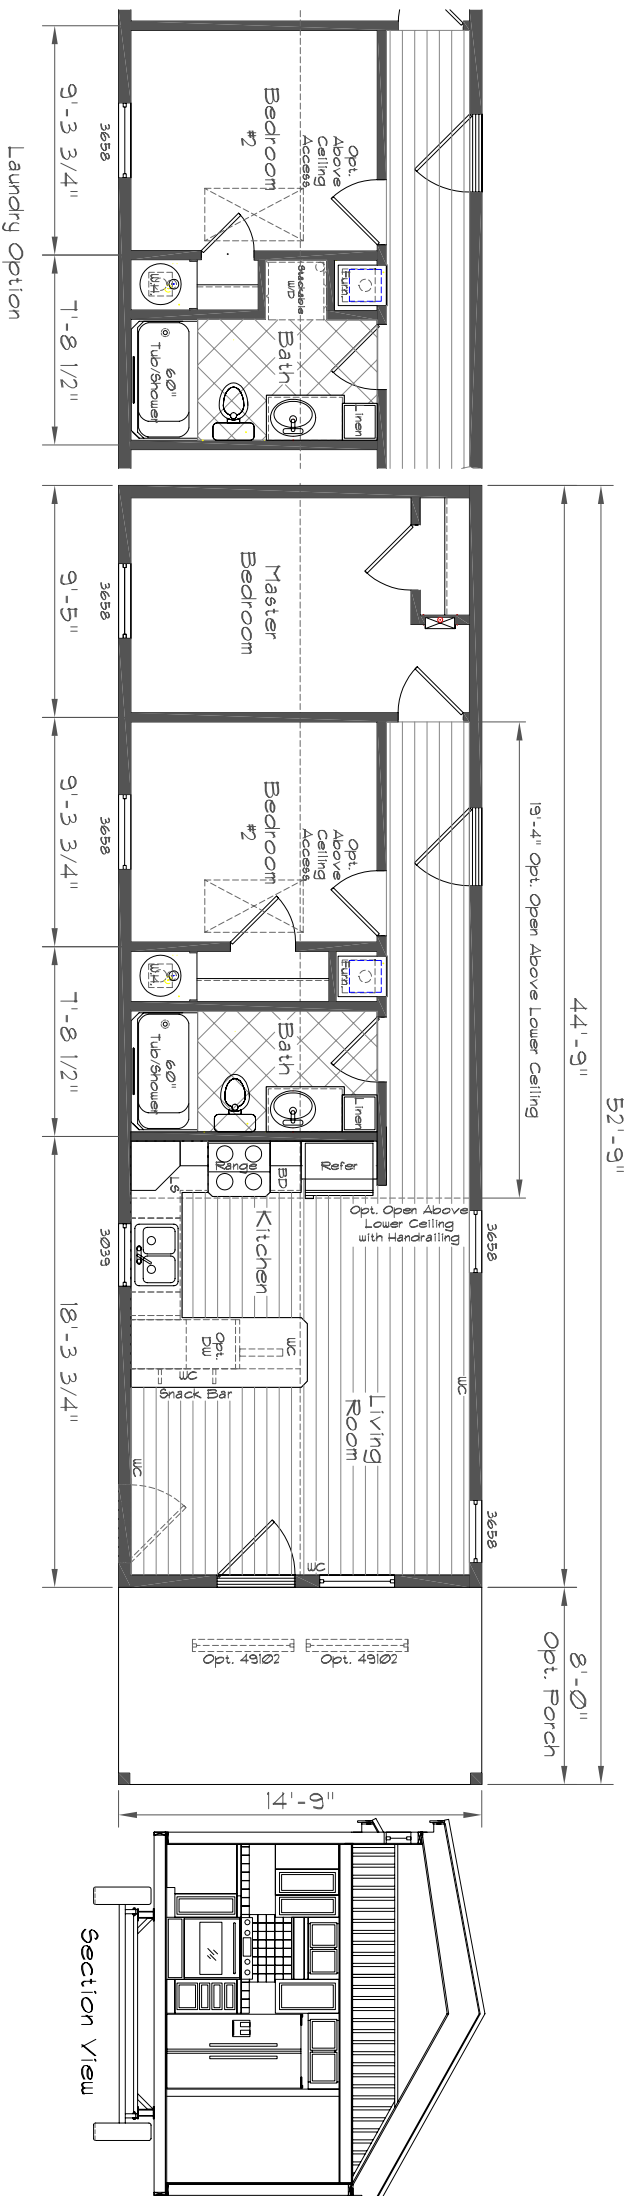

# Model: 1002 Cottage

Square feet: 660

Optional Side Elevation

Optional Side Elevations

No.	Revisions	By	Date
1			
2			
3			
4			
5			
6			
7			
8			
9			

**KIT**  
 KIT HOME BUILDERS WEST  
 124 GREENE STREET PO BOX 200  
 CALDWELL, IDAHO 83606 (208)255-1515

1002

Order No. **MJD** Drawing No. **Bc-1191**  
 Date **12-1-11** Page **1 of 1**  
 Drawing Title **Brochure**