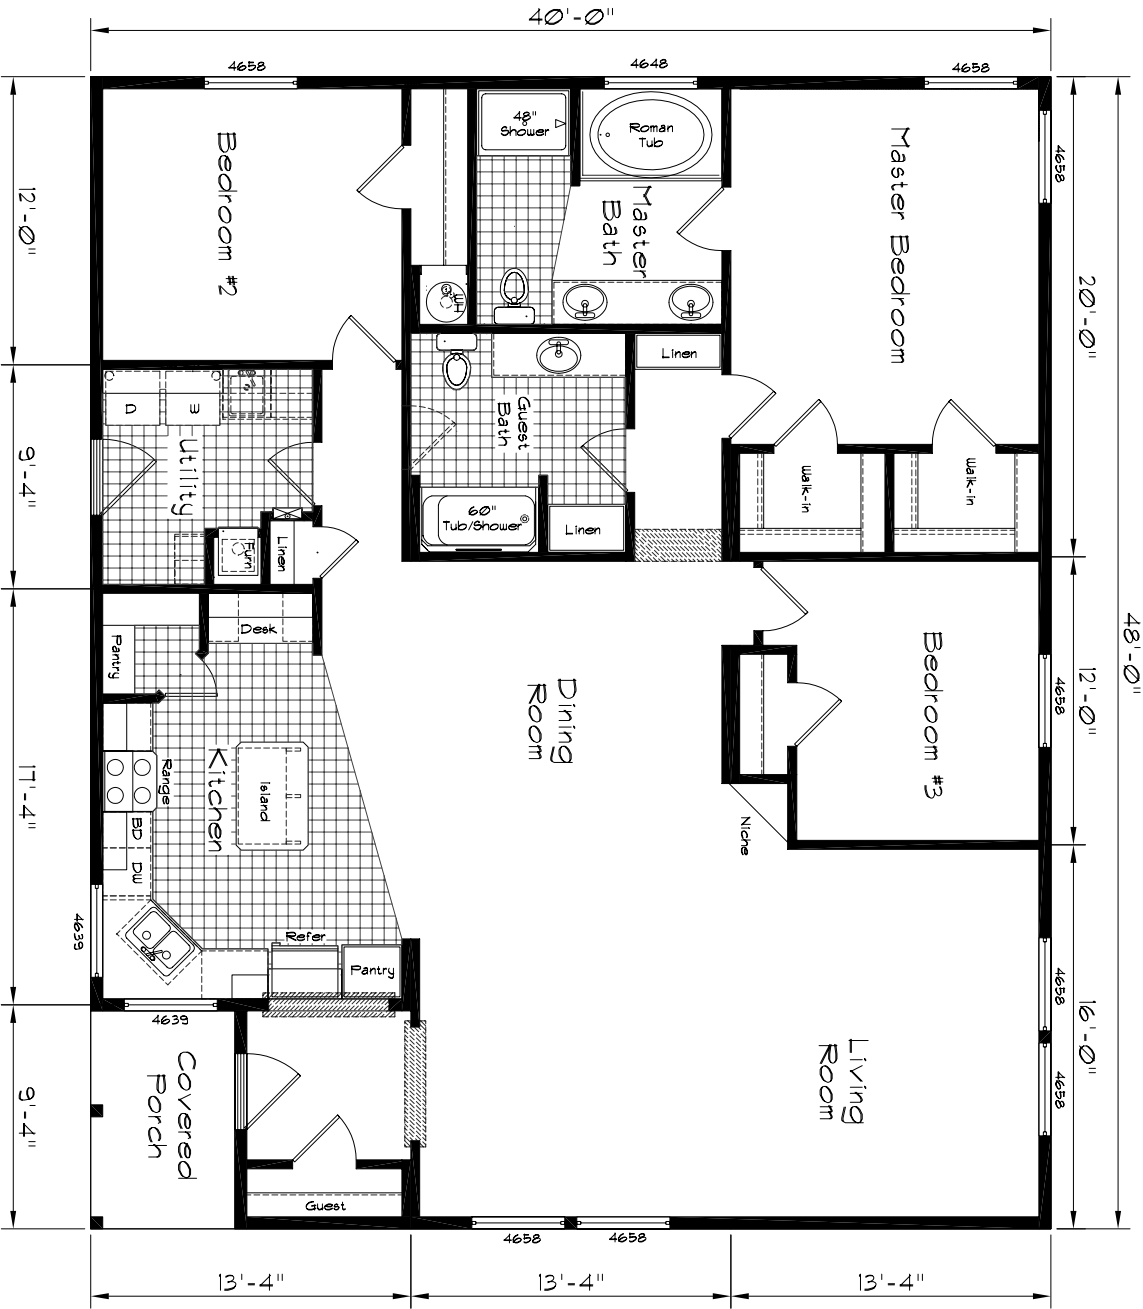

Cedar Canyon

Model: 2060
 3 Bedroom, 2 Bath
 1920 Square Feet w/porch
 Floor Size
 48'-0" x 40'-0"