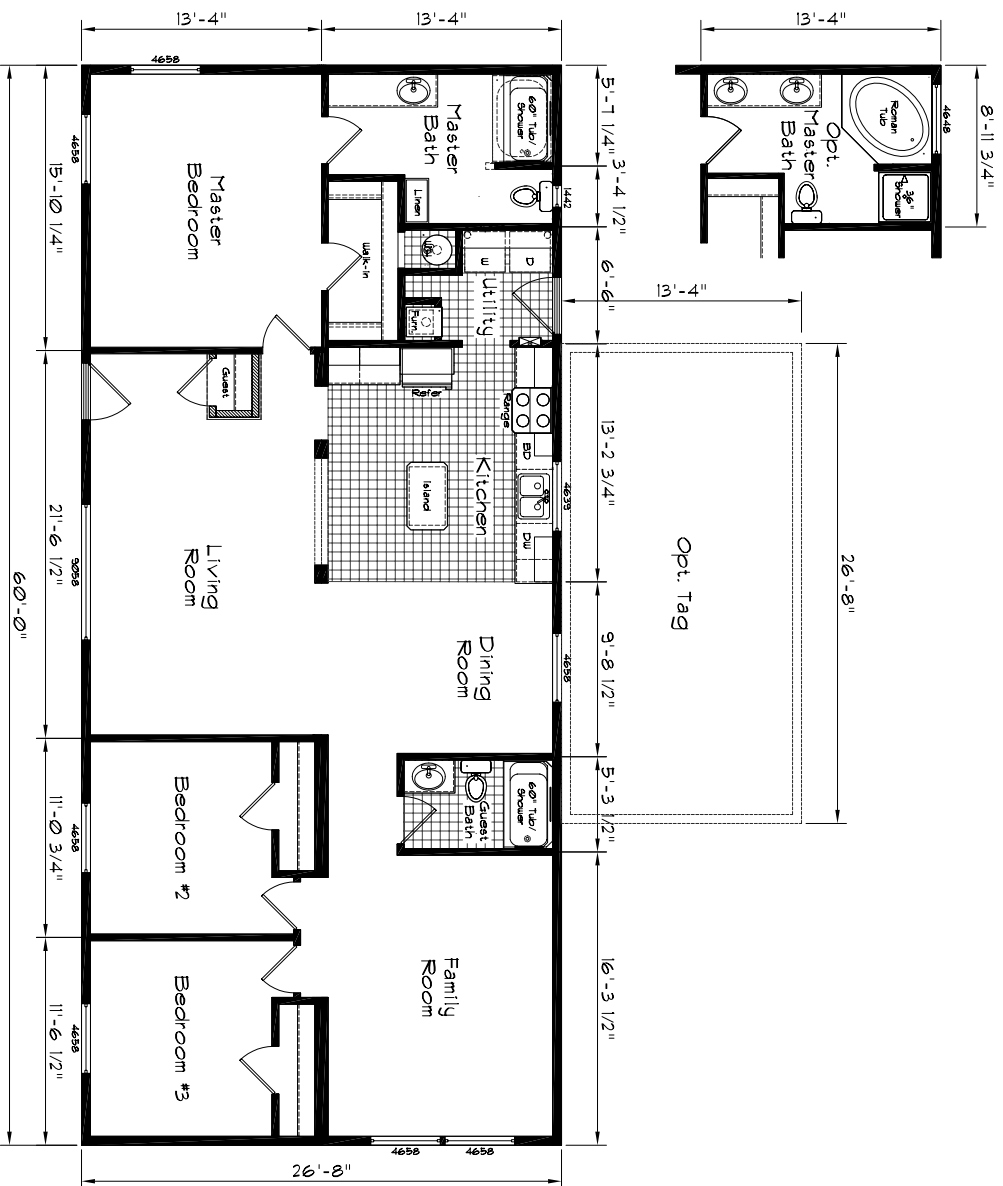

Cedar Canyon

KHEBU 4/14/11

Model: 2007
 3 Bedroom, 2 Bath
 1600 Square Feet
 Floor Size
 60'-0" X 26'-8"