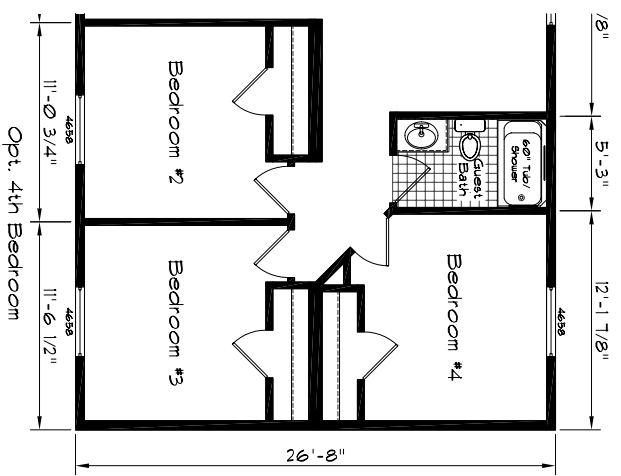

Cedar Canyon

KHEBU 4/14/11

Model: 2007
 3 Bedroom, 2 Bath
 1600 Square Feet
 Floor Size
 60'-0" X 26'-8"