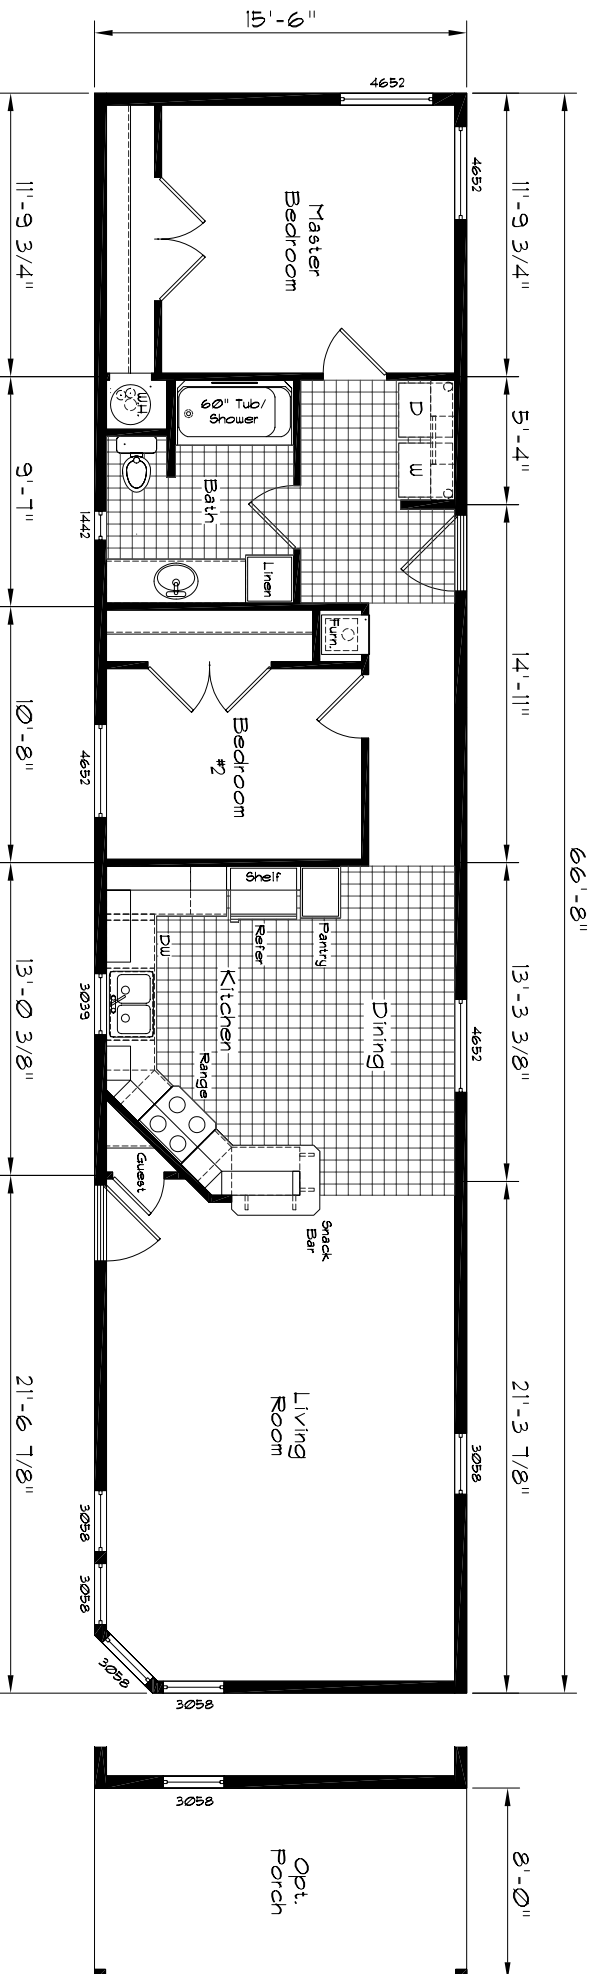

Cedar Canyon

Model: 2054 LS
 2 Bedroom, 1 Bath
 1030 Square Feet
 Floor Size
 66'-8" x 111'-9"