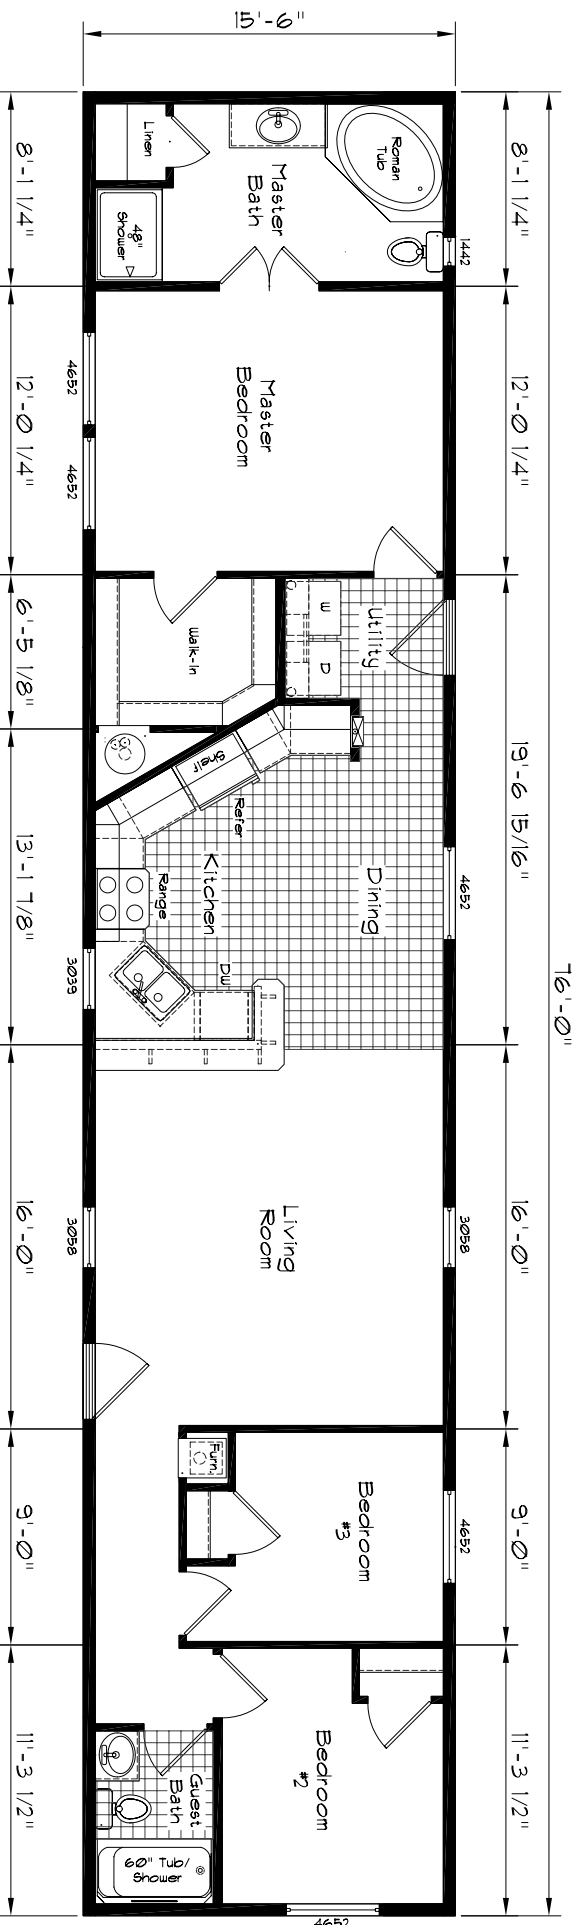

Cedar Canyon

Model: 2051 LS
 3 Bedroom, 2 Bath
 1178 Square Feet
 Floor Size
 76'-0" x 15'-6"